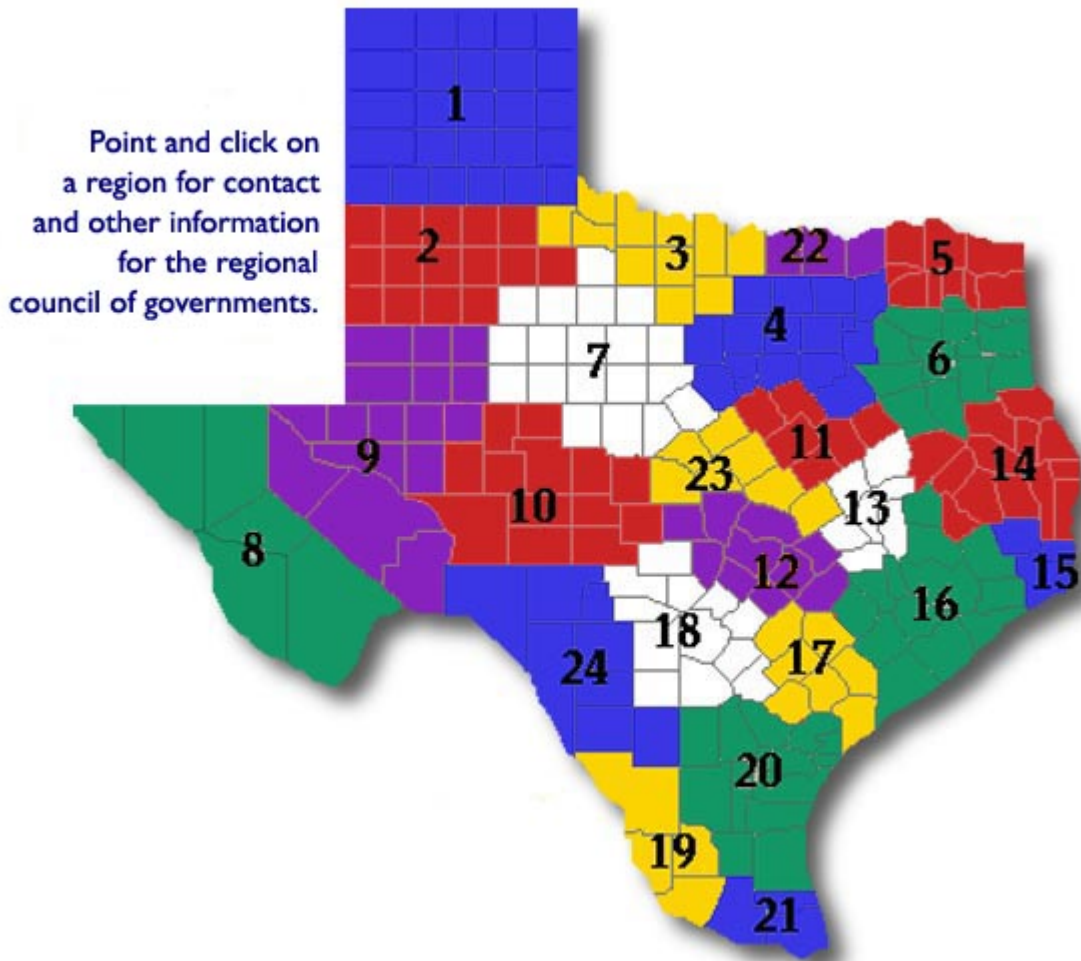

RAC Operations Guideline
Texas Council of Governments

III. Regions

<u>Region Name</u>	<u>Number</u>	<u>Abbreviation</u>	<u>Web Site</u>
Alamo Area Council of Governments	18	AACOG	www.aacog.com
Ark-Tex Council of Governments	5	ARK-TEX	www.atcog.org
Brazos Valley Council of Governments	13	BVCOG	www.bvcog.org
Capital Area Council of Governments	12	CAPCOG	www.capcog.org
Central Texas Council of Governments	23	CTCOG	www.ctcog.org
Coastal Bend Council of Governments	20	CBCOG	cbcog98.org
Concho Valley Council of Governments	10	CVCOG	www.cvcog.org
Deep East Texas Council of Governments	14	DETCOG	www.detcog.org
East Texas Council of Governments	6	ETCOG	www.etcog.org
Golden Crescent Regional Planning Commission	17	GCRPC	www.gcrpc.org